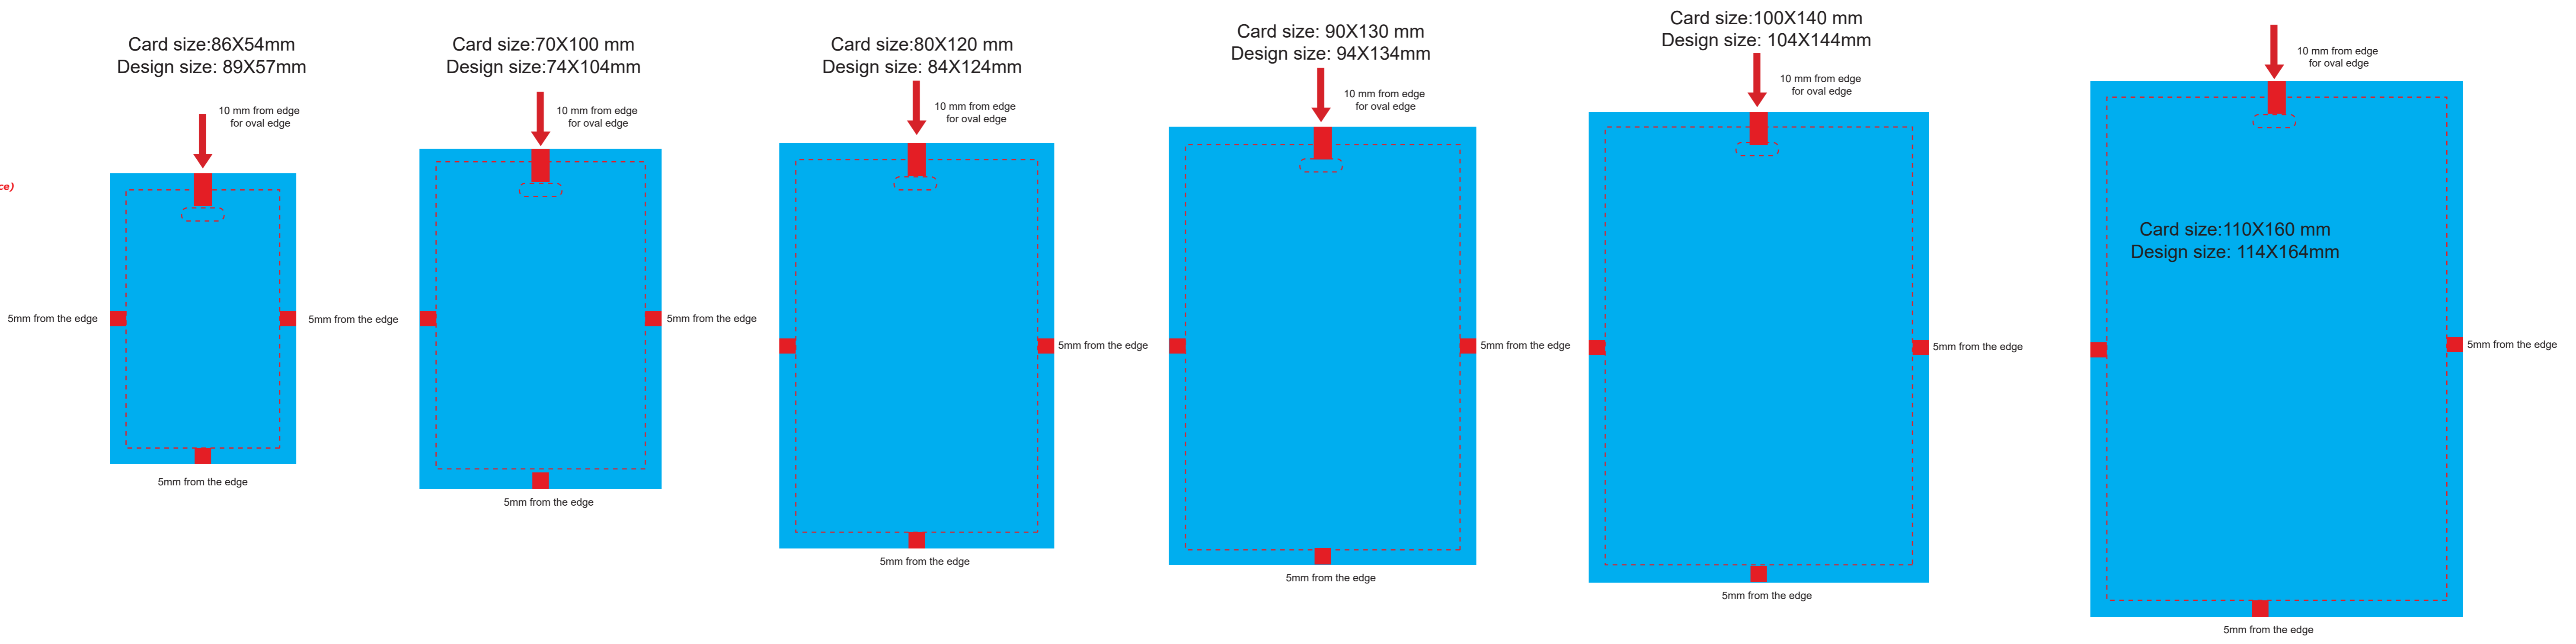

Card details:

- Oval hole**
- 80X120 mm**
- Round corner**
- Frosted finish**
(Grainy, vibrant color)
- Matte Finish**
(non-reflective, smooth surface)
- Glossy finish**
(Shiny, reflective surface)

Example

Estimate oval hole position
Please remove the oval hole sign from the design before you share the file with us.

Final Card size (remove this line before sharing the design with us)

Safe design within dashline
Please remove the dash line before you share the file with us or give us working file